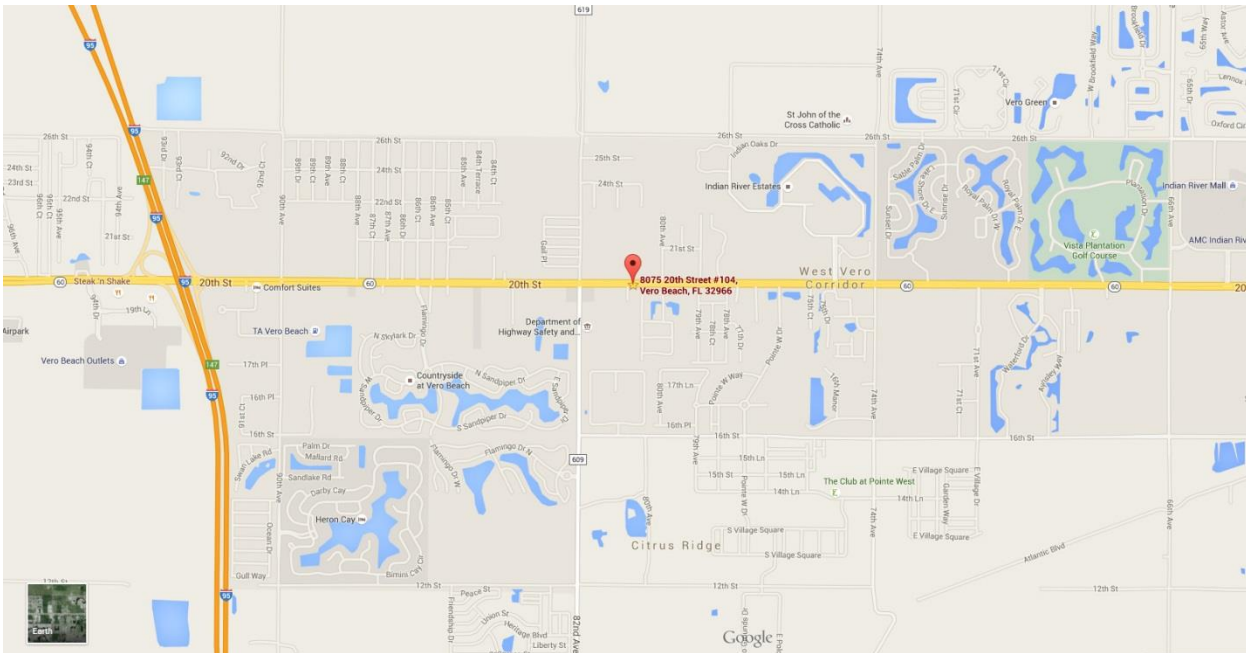

## DIRECTIONS

From I95, take exit 147 for FL-60 toward Vero Beach/Lake Wales for 0.2 mi, then turn right (east) onto FL-60 E/20<sup>th</sup> St (signs for Vero Beach) for 1.5 mi.

The GHO Homes Design Studio will be on your right in the GHO Homes Vero Oaks business complex.

## ADDRESS

8075 20th Street, Suite 104, Vero Beach, Florida 32966